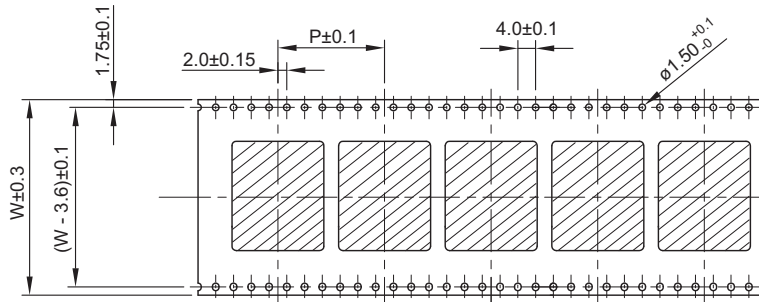

Materials

Carrier	PS tape, thickness: 0.50 mm
Cover tape	Transparent PE tape, thickness: 0.045 to 0.120 mm
Reel	Plastic wheel

Reel and tape dimensions

Unit: mm

Reel and tape dimensions			
A	W	P	Qty.
330	44	24	150