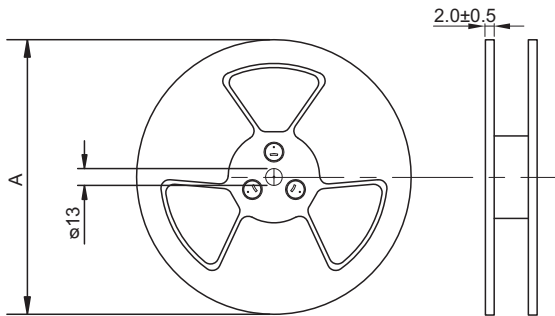

Materials

Carrier	PS tape, thickness: 0.50 mm
Cover tape	Transparent PE tape, thickness: 0.045 to 0.120 mm
Reel	Plastic wheel

Reel and tape dimensions

Unit: mm

Reel and tape dimensions			
A	W	P	Qty.
330	44	24	150