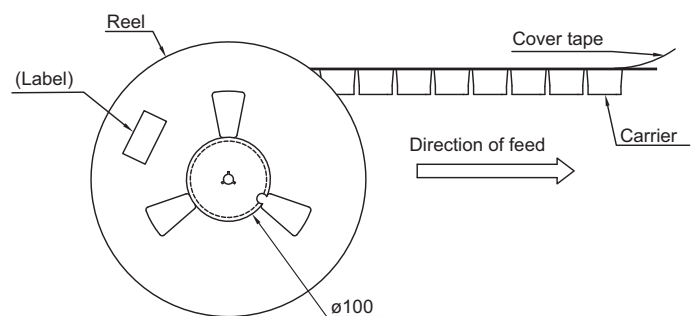

Materials

Carrier	PS tape, thickness: 0.50 mm
Cover tape	Transparent PE tape, thickness: 0.045 to 0.120 mm
Reel	Plastic wheel

Reel and tape dimensions

Unit: mm

Reel and tape dimensions			
A	W	P	Qty.
330	44	24	150