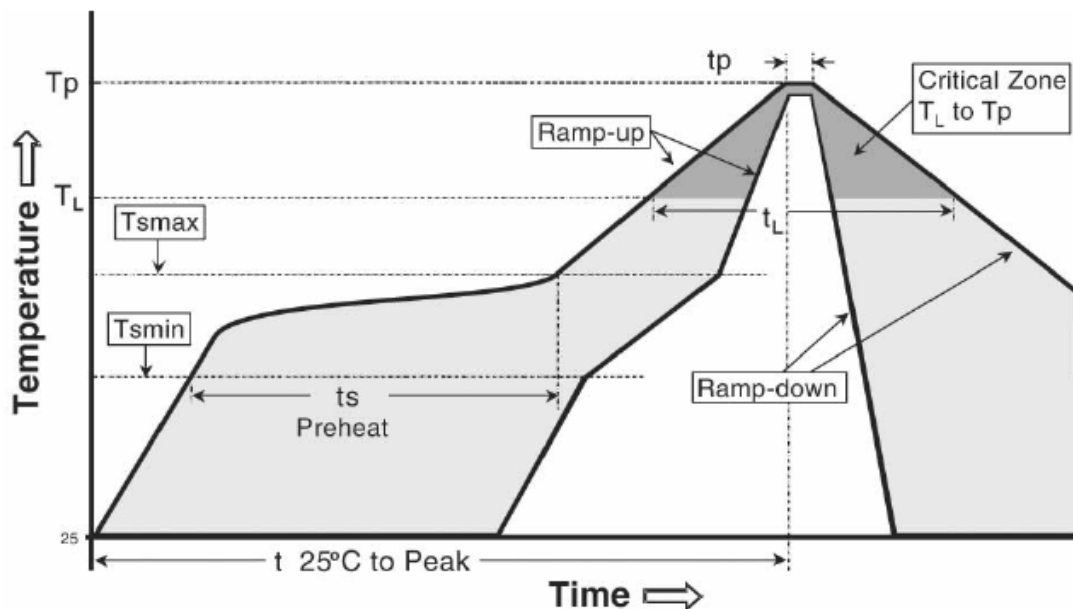

Kd. Art.-Nr.: (Art.Nr.)

Profile Feature	
Average ramp-up rate	3° C/second max
Preheat	150 °C
- Temperature Min (Tsmmin)	200 °C
- Temperature Max (Tsmmax)	60-120 seconds
Time maintained above:	217 °C
- Temperature (TL)	60-150 seconds
Peak Temperature (Tp)	260 +0/-5°C
Time within 5°C of actual Peak	20-40 seconds
Ramp-down Rate	6 °C/second max
Time 25°C to Peak Temperature	8 minutes max.